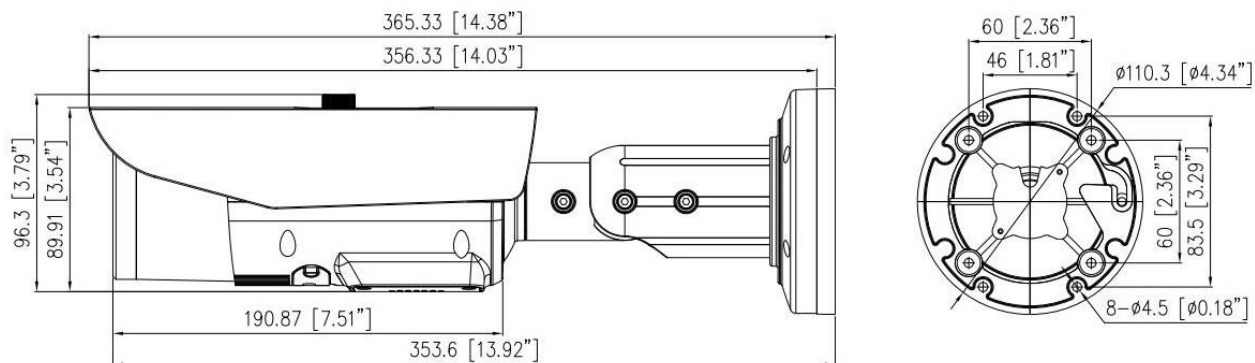

Security	IP address filter, HTTPS, Illegal login lock, IEEE 802.1x
Web Viewer	<IE11, Chrome, Firefox, Microsoft Edge
<b>Interface</b>	
Network Interface	1 Ethernet (10/100 Base-T) RJ-45 Connector
Built-in Speaker	-S: Supported
Audio Interface	1ch Input, 1ch Output
Alarm Interface	1ch Input, 1ch Output
SD Card Slot	Built-in, up to 256GB
Reset Button	Supported
<b>General</b>	
Language	English, Chinese, Traditional Chinese, Polish, Italian, Portuguese, Spanish, Russian, French, Czech, Hungarian, Japanese, Korean. Default: English
Power Supply	12 VDC (-10% to +25%)/PoE (802.3af)
Power Consumption	Basic: Max 3.6 W (IR OFF), Max 11 W (IR ON) Max. (Focus + WDR + Speaker + IR on): 13 W
Operating Temperature	-40°C to 55°C (-40°F to 131°F )
Operating Humidity	Less than 90% RH
Ingress Protection	IP66, IK10
Certifications	CE-EMC - EN 55032, EN IEC 61000-6-3, EN IEC 61000-3-2, EN 61000-3-3, EN 55035, EN 50130-4 FCC 47 CFR Part 15 Subpart B
Material	Aluminum alloy
Dimensions	φ110.3 × 365.33 mm (φ4.34 × 14.38 inch)
Net Weight	1.45 kg (3.2 lb)

## Dimensions (mm)