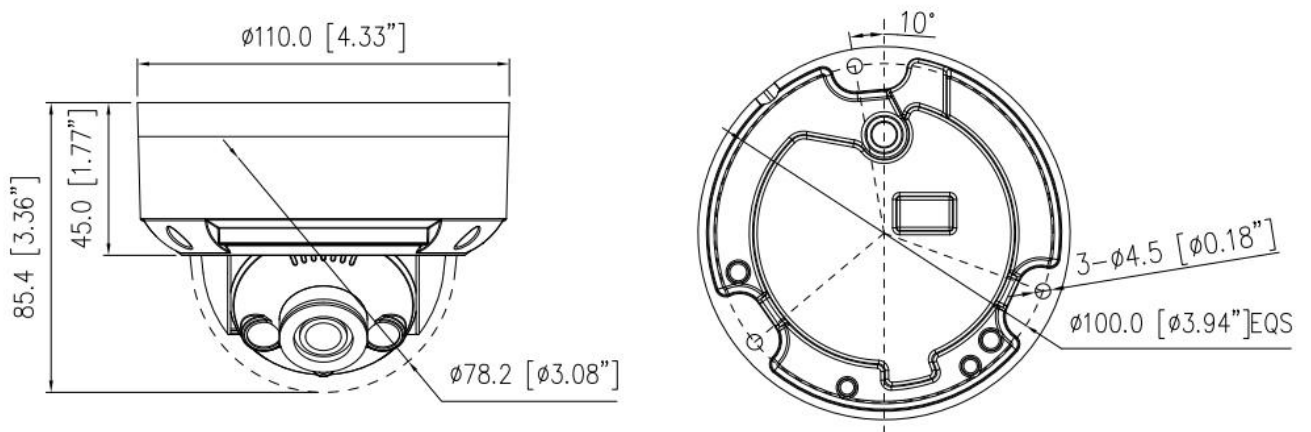

Dimensions (mm)

Accessories

Optional:

IK-AJ56 Junction Box	IK-ACC02 Pendant Cap	IK-AC02 Ceiling Bracket	IK-AW01 Corner Mount
IK-AW02 Wall Mount	IK-AP01 Pole Mount	IK-ACR02 Corner Mount